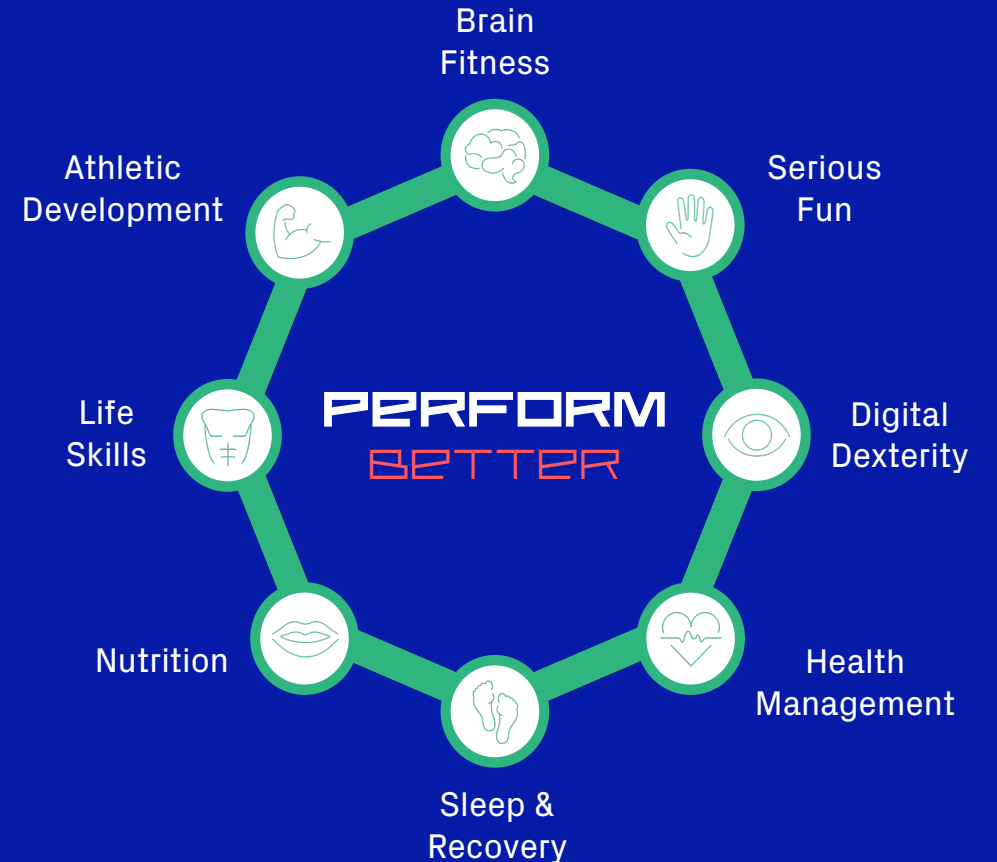

PERFORM BETTER

The Apex Perform Better programme is comprised of 8 modules.

Your students will be exposed to elements of the Apex programme throughout their camp, as they are weaved into activities and the weeks' behaviours. Short workshops on specific modules can be delivered during your camp.

The entire Perform Better programme has also been adapted and tailored by our partners 8billionideas, into a clear and simple format that your teachers can deliver in your school, to provide you with a comprehensive PHSE programme.

This 8billionideas programme is available from Years 4 to 13; to

- provide your students with a solid mental base to ensure they are ready for secondary school (KS2);
- help develop emotional intelligence, build resilience and self study skills (KS3);
- lay the foundation for achievement and prepare for success (KS4); and
- ensure they are well prepared to enter university or the modern work place (KS5).

"In my career, I've learned that these critical areas allow an individual to perform to their best. With 8billionideas we will spread that learning now to all parts of the globe" Sir Clive Woodward