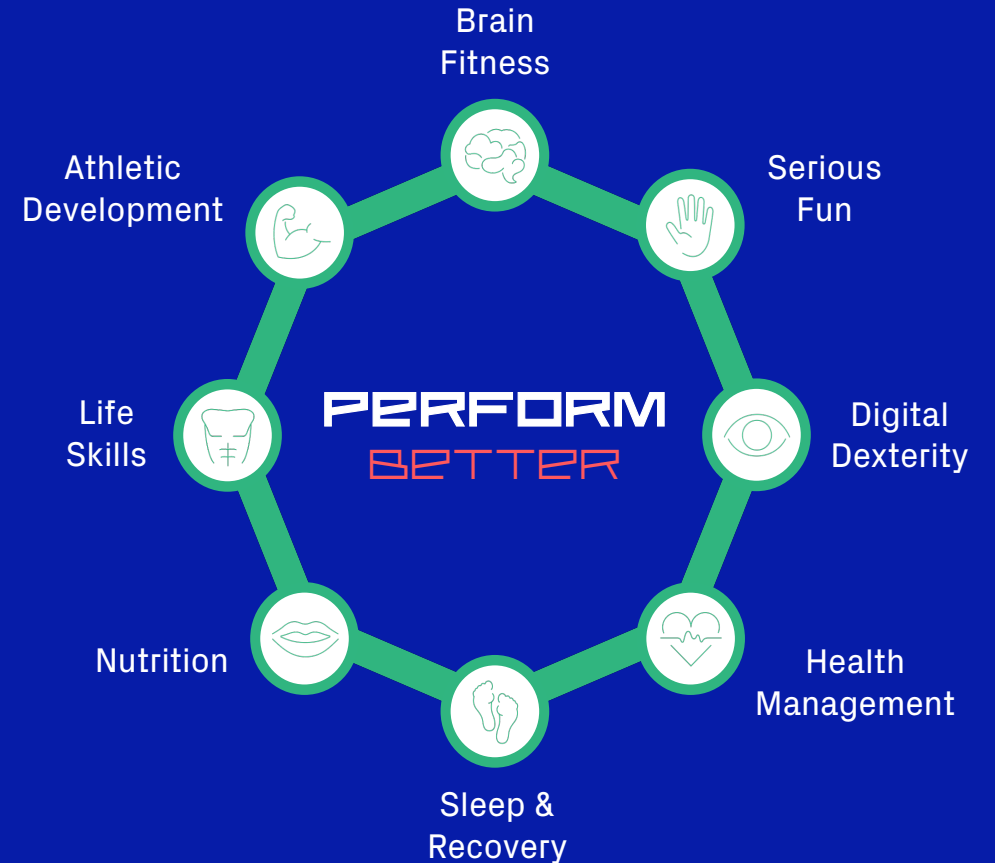

PERFORM BETTER

The Apex Perform Better programme is comprised of 8 modules.

Your students will be exposed to elements of the Apex programme throughout their camp, as they are weaved into activities and the weeks' behaviours. Short workshops on specific modules can be delivered during your camp.

The entire Perform Better programme has also been adapted and tailored by our partners 8billionideas, into a clear and simple format that your teachers can deliver in your school, to provide you with a comprehensive PHSE programme.

This 8billionideas programme is available from Years 4 to 13; to

- provide your students with a solid mental base to ensure they are ready for secondary school (KS2);
- help develop emotional intelligence, build resilience and self study skills (KS3);
- lay the foundation for achievement and prepare for success (KS4); and
- ensure they are well prepared to enter university or the modern work place (KS5).

"In my career, I've learned that these critical areas allow an individual to perform to their best. With 8billionideas we will spread that learning now to all parts of the globe" Sir Clive Woodward